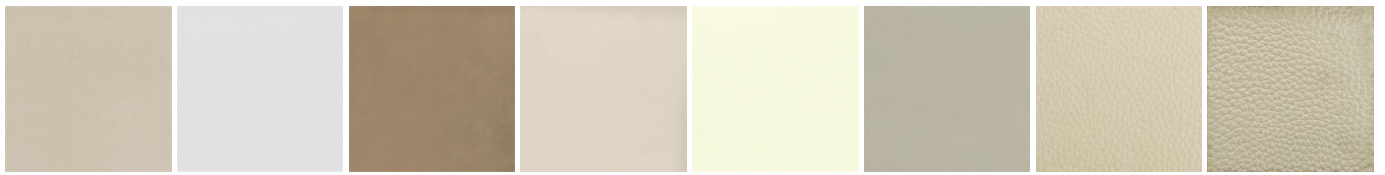

SOPHIE

FINISHINGS\SEAT\LEATHER (8)

NABUK
LEATHER

PELLE
SPECIAL

AGED-
LOOKING
LEATHER

COLORS
LEATHER

SPRING
LEATHER

SOFT
LEATHER