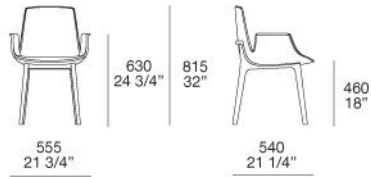

VENTURA

JEAN-MARIE MASSAUD (2011)

S17