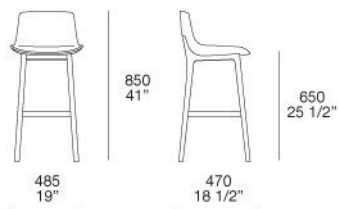

VENTURA

JEAN-MARIE MASSAUD (2011)

S20