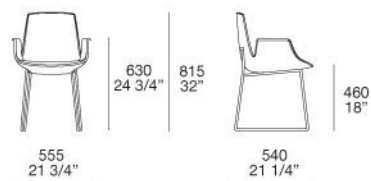

VENTURA

JEAN-MARIE MASSAUD (2011)

S19