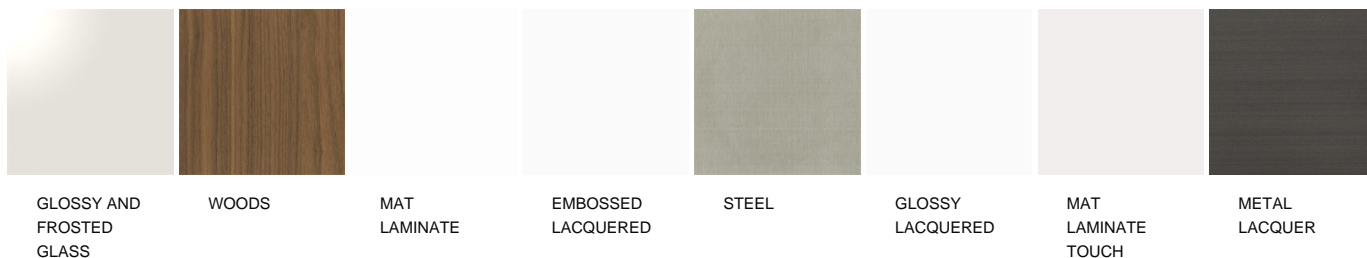

DOOR FINISHING

mat laminate, mat laminate touch, embossed lacquered, glossy lacquered, wood, etched and glossy glass with aluminium frame, etched and glossy glass with anodized black frame, no-fingerprint steel

HANDLE

not available

Poliform

TWELVE

FINISHINGS\FACADE\FACCIATA TWELVE (8)

TWELVE

FINISHINGS\TOP\ TUTTOCOLORE LAMINATE (6)

TWELVE

FINISHINGS\TOP\CORIAN (6)

TWELVE

FINISHINGS\TOP\STEEL (2)

SATIN SEMI
GLOSSY

SCOTCH
BRITE

TWELVE

FINISHINGS\TOP\COMPOSITE STONES (13)

SUPER
WHITE
GLOSSY OR
MICRO-
BLASTED

WHITE SAND
GLOSSY OR
MICRO-
BLASTED

SILVER GRAY
GLOSSY OR
MICRO-
BLASTED

BRUGHIERA
SAND
GLOSSY OR
MICRO-
BLASTED

GREY SEND
GLOSSY OR
MICRO-
BLASTED

RAVEN SAND
GLOSSY OR
MICRO-
BLASTED

NERO SAND
GLOSSY OR
MICRO-
BLASTED