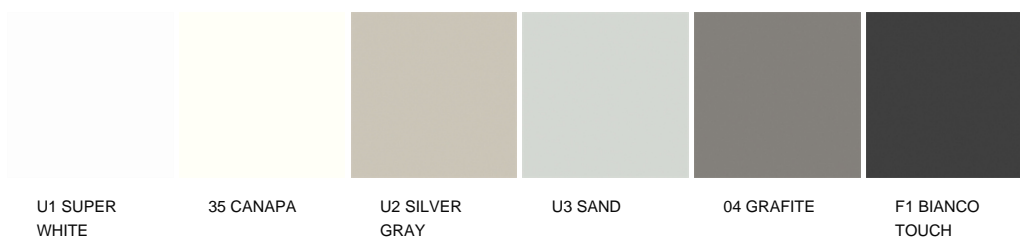

HANDLE

not available

Poliform

TWELVE

FINISHINGS\FACADE\FACCIATA TWELVE (8)

TWELVE

FINISHINGS\TOP\ TUTTOCOLORE LAMINATE (6)

TWELVE

FINISHINGS\TOP\CORIAN (6)

TWELVE

FINISHINGS\TOP\STEEL (2)

SATIN SEMI
GLOSSY

SCOTCH
BRITE

TWELVE

FINISHINGS\TOP\COMPOSITE STONES (13)

SUPER
WHITE
GLOSSY OR
MICRO-
BLASTED

WHITE SAND
GLOSSY OR
MICRO-
BLASTED

SILVER GRAY
GLOSSY OR
MICRO-
BLASTED

BRUGHIERA
SAND
GLOSSY OR
MICRO-
BLASTED

GREY SEND
GLOSSY OR
MICRO-
BLASTED

RAVEN SAND
GLOSSY OR
MICRO-
BLASTED

NERO SAND
GLOSSY OR
MICRO-
BLASTED