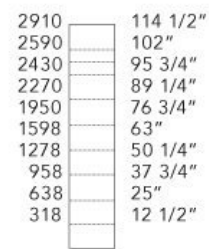

NEW ENTRY

R&D POLIFORM (1996)

Size calculation with side thickness 25 - 1"

To obtain the total width, add to the sum of the columns mm 25 - 1" for the lateral side.

NEW ENTRY *design CR&S Poliform* senzafine doors collection

unit widths

unit heights

Door section

NB

Oak mat lacquered colours finishing,
spessart oak and walnut c. only for heights
h 1950-270-2430-2590. 76 3/4"-10 3/4"-95 3/4"-102".
Phoenix and Gap handles not available
with glossy lacquered finishing.