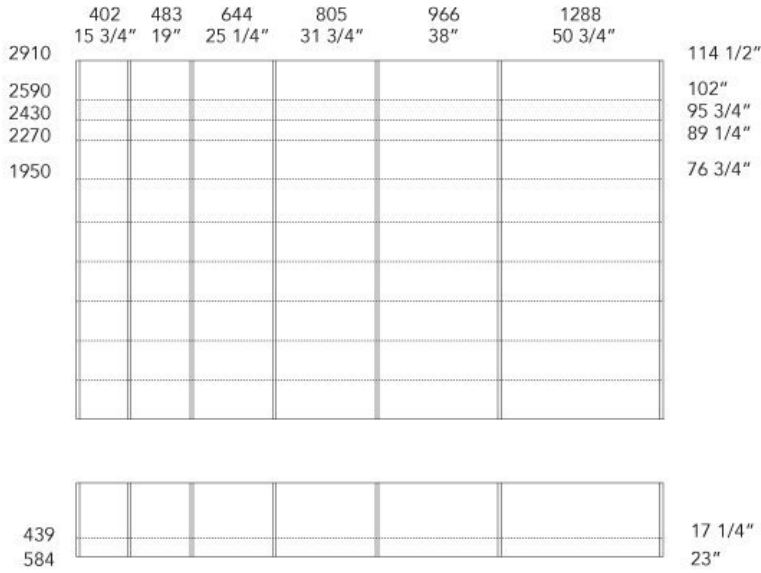

NEW ENTRY

R&D POLIFORM (1996)

Size calculation with side thickness 25 - 1"

To obtain the total width, add to the sum of the columns mm 25 - 1" for the lateral side.

NEW ENTRY *design CR&S Poliform* senzafine doors collection