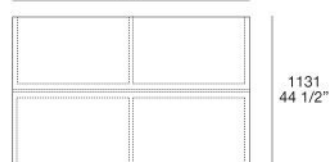

DRAWERS INNER STRUCTURE

lead TXT

SHELVES, TOP, DRAWERS BOTTOMS

techno-leather

SENZAFINE ISLAND CHEST OF DRAWERS

R&D POLIFORM (2014)

SENZAFINE ISLAND CHEST OF DRAWERS

FINISHINGS\STRUCTURES\SENZAFINE MELAMINE (5)