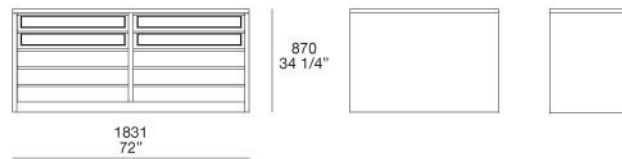

DRAWERS INNER STRUCTURE

lead TXT

SHELVES, TOP, DRAWERS BOTTOMS

techno-leather

SENZAFINE ISLAND CHEST OF DRAWERS

R&D POLIFORM (2014)

SENZAFINE ISLAND CHEST OF DRAWERS

FINISHINGS\STRUCTURES\SENZAFINE MELAMINE (5)