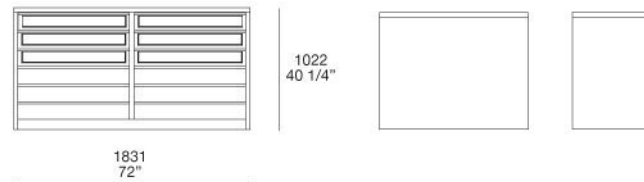

DRAWERS INNER STRUCTURE

lead TXT

SHELVES, TOP, DRAWERS BOTTOMS

techno-leather

SENZAFINE ISLAND CHEST OF DRAWERS

R&D POLIFORM (2014)

SENZAFINE ISLAND CHEST OF DRAWERS

FINISHINGS\STRUCTURES\SENZAFINE MELAMINE (5)