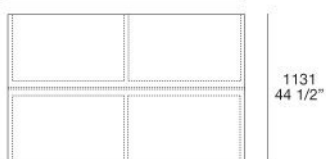

DRAWERS INNER STRUCTURE

lead TXT

SHELVES, TOP, DRAWERS BOTTOMS

techno-leather

SENZAFINE ISLAND CHEST OF DRAWERS

R&D POLIFORM (2014)

SENZAFINE ISLAND CHEST OF DRAWERS

FINISHINGS\STRUCTURES\SENZAFINE MELAMINE (5)