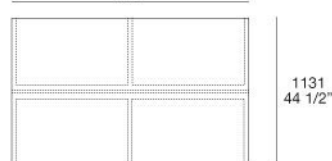

DRAWERS INNER STRUCTURE

lead TXT

SHELVES, TOP, DRAWERS BOTTOMS

techno-leather

SENZAFINE ISLAND CHEST OF DRAWERS

R&D POLIFORM (2014)

SENZAFINE ISLAND CHEST OF DRAWERS

FINISHINGS\STRUCTURES\SENZAFINE MELAMINE (5)