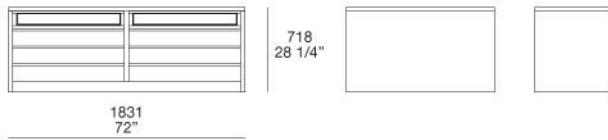

DRAWERS INNER STRUCTURE

lead TXT

SHELVES, TOP, DRAWERS BOTTOMS

techno-leather

SENZAFINE ISLAND CHEST OF DRAWERS

R&D POLIFORM (2014)

SENZAFINE ISLAND CHEST OF DRAWERS

FINISHINGS\STRUCTURES\SENZAFINE MELAMINE (5)