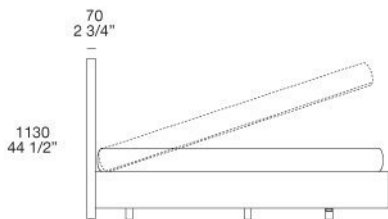

2120 - 2220
83 1/2" - 87 1/2"