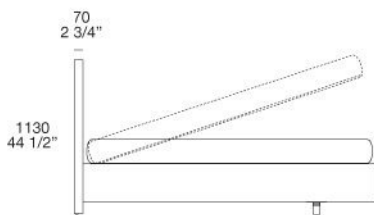

### STRUCTURE SIZES

height 290 mm and thickness 60 mm

### MATTRESS SIZES

mm 1000x2000; mm 1000x2100; mm 1400x2000; mm 1400x2100; mm 1600x2000; mm 1600x2100;mm 1800x2000; mm 1800x2100; Queen and King Size

# ARCA

PAOLO PIVA (2003)

1675-1875-2075-2275  
66"-73 3/4"-81 3/4"-89 1/2"

2120 - 2220  
83 1/2" - 87 1/2"

1275  
10 3/4"

2120 - 2220  
83 1/2" - 87 1/2"