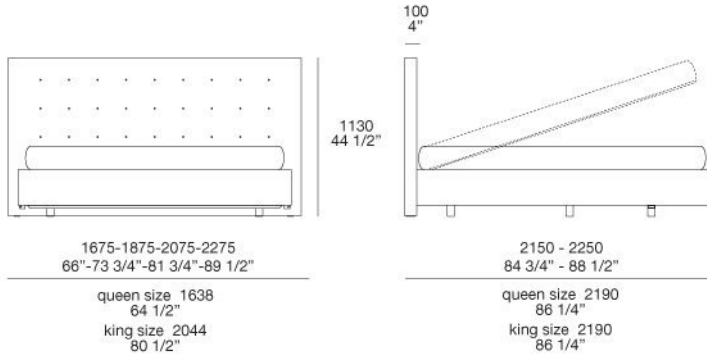

ARCA

PAOLO PIVA (2003)

Poliform