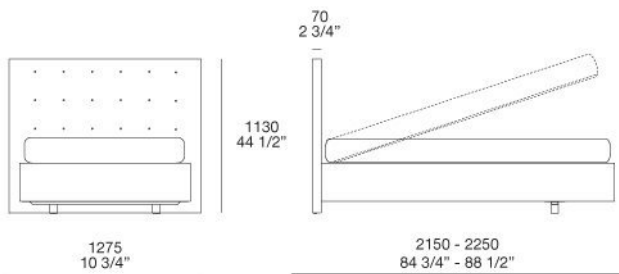

ARCA

PAOLO PIVA (2003)

Poliform