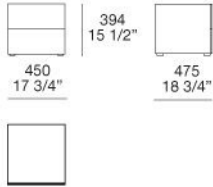

DREAM

MARCEL WANDERS (2006)

CDDR4