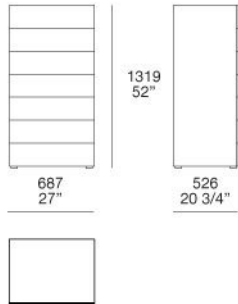

DREAM

MARCEL WANDERS (2006)

CODR1

Poliform