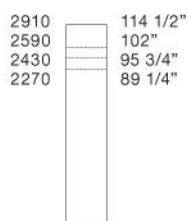

DOOR FINISHING

glossy glass colours, mat glass colours, blue reflecting glass and white mirror

PROFILE FINISHING

aluminium mat painted piombo, aluminium mat lacquered colours

notes

sliding and coplanar door with doors height 114 1/2" not available, no cuts available for mansard wardrobe

OCEAN

R&D POLIFORM (2008)

DIMENSIONS

wardrobes

Size calculation with side thickness 25 - 1"

To obtain the total width, add to the sum of the columns mm 25 - 1" for the lateral side.

OCEAN *design CR&S Poliform*
senzafine doors collection

unit widths

unit heights

Door section

NB

Sliding and coplanar door not available with doors height 2910. 114 1/2".
Sydney built-in handle not available with doors in white mirror 4000 finishing.
No cut available for mansard wardrobe