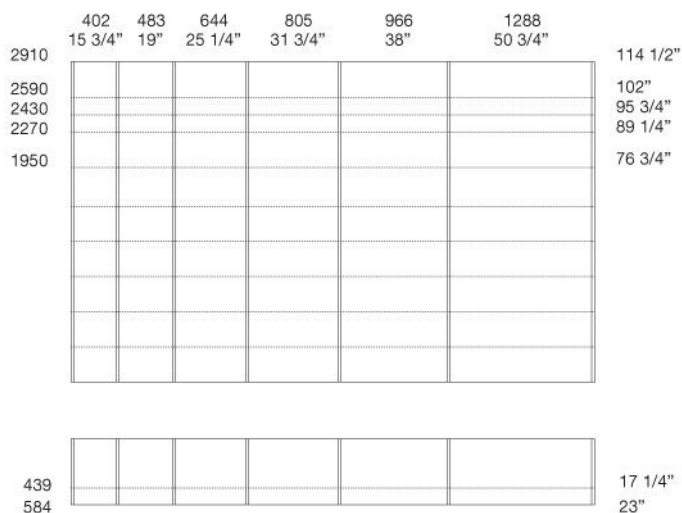

DOOR FINISHING

glossy glass colours, mat glass colours, blue reflecting glass and white mirror

PROFILE FINISHING

aluminium mat painted piombo, aluminium mat lacquered colours

notes

sliding and coplanar door with doors height 114 1/2" not available, no cuts available for mansard wardrobe

OCEAN

R&D POLIFORM (2008)

DIMENSIONS

wardrobes

Size calculation with side thickness 25 - 1"

To obtain the total width, add to the sum of the columns mm 25 - 1" for the lateral side.

OCEAN *design CR&S Poliform*
senzafine doors collection

unit widths

unit heights

Door section

NB

Sliding and coplanar door not available with doors height 2910. 114 1/2".
Sydney built-in handle not available with doors in white mirror 4000 finishing.
No cut available for mansard wardrobe