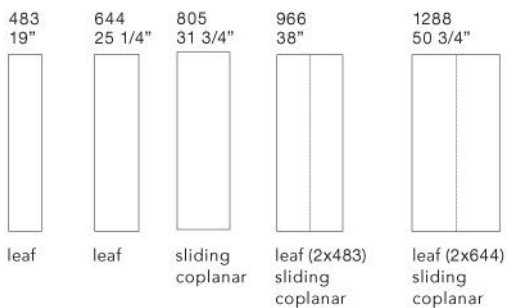

DOOR FINISHING

glossy glass colours, mat glass colours, blue reflecting glass and white mirror

PROFILE FINISHING

aluminium mat painted piombo, aluminium mat lacquered colours

notes

sliding and coplanar door with doors height 114 1/2" not available, no cuts available for mansard wardrobe

OCEAN

R&D POLIFORM (2008)

DIMENSIONS

wardrobes

Size calculation with side thickness 25 - 1"

To obtain the total width, add to the sum of the columns mm 25 - 1" for the lateral side.

OCEAN *design CR&S Poliform*
senzafine doors collection

unit widths

unit heights

Door section

NB

Sliding and coplanar door not available with doors height 2910. 114 1/2".
Sydney built-in handle not available with doors in white mirror 4000 finishing.
No cut available for mansard wardrobe