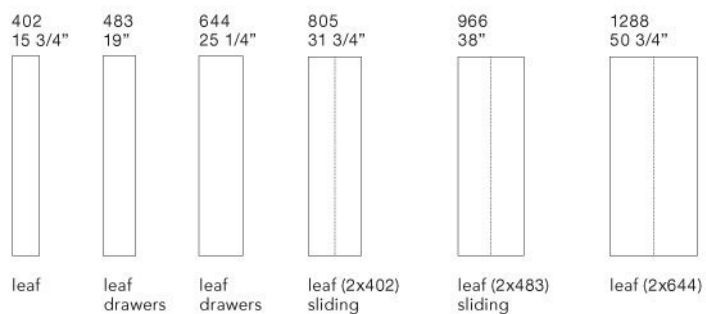

### NOTE

glossy acrylic white and canapa finishings is available for leaf typologie only (max. height 2590), width excluded 402

## DIMENSIONS

wardrobes and walk-in closet

Size calculation with side thickness 25 - 1"

To obtain the total width, add to the sum of the columns 25 - 1" for the lateral side.

**CLUB** design CR&S Poliform  
senzafine doors collection

### unit widths

### unit heights