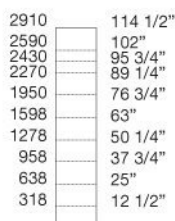

unit heights