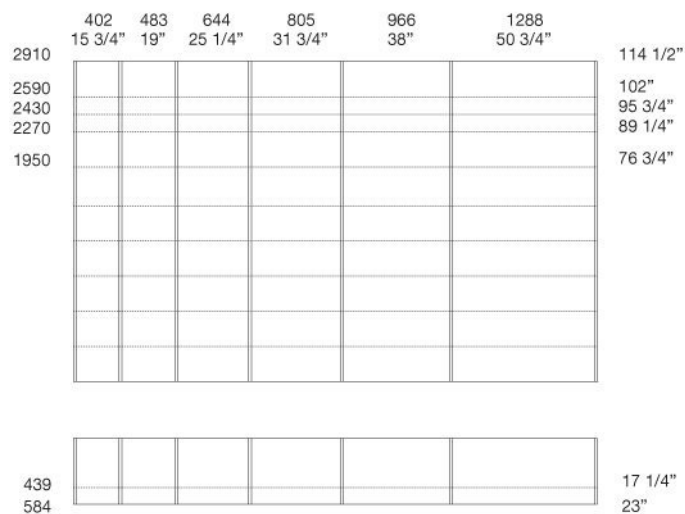

CLUB

R&D POLIFORM (1995)

DIMENSIONS

wardrobes and walk-in closet

Size calculation with side thickness 25 - 1"

To obtain the total width, add to the sum of the columns 25 - 1" for the lateral side.

CLUB design CR&S Poliform
senzafine doors collection