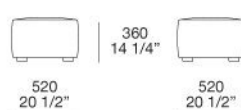

NEW YORK

JEAN-MARIE MASSAUD (2017)

NYPO052

Poliform