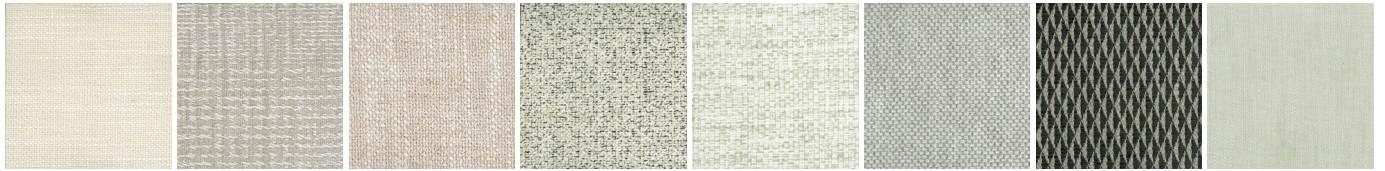

NYPO182R

NYPO182R

Poliform

NEW YORK

FINISHINGS\COVER\FABRIC (39)

KUSHIRO

SENDAI

NAYORO