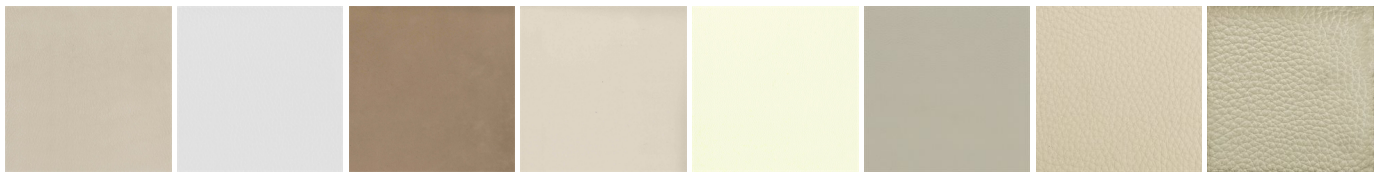

BREST

GLASGOW

NANCY

SOPHIE LITE

FINISHINGS\SEAT AND BACKREST\LEATHER (8)

NABUK
LEATHER

PELLE
SPECIAL

AGED-
LOOKING
LEATHER