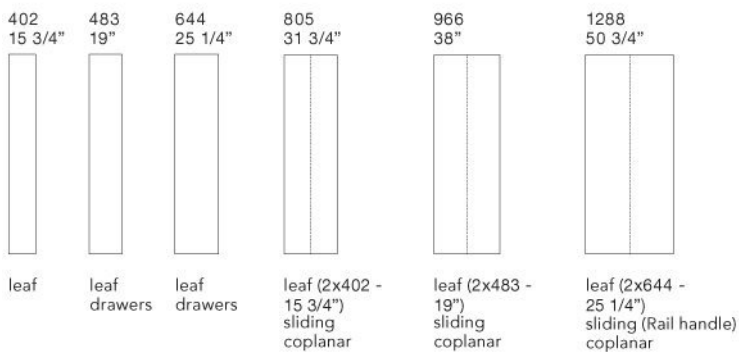

NOTE

sliding door width 50 3/4" is available only with Rail handle up to h. 102"

SAND

R&D POLIFORM (1995)

DIMENSIONS

wardrobes

Size calculation with side thickness 25 - 1"

To obtain the total width, add to the sum of the columns mm 25 - 1" for the lateral side.

SAND design CR&S Poliform
senzafine doors collection

unit widths

unit heights

Door section

Note

Sliding door width mm 1288 - 50 3/4" is available only with Rail handle up to h 2590 - 102".

SAND

FINISHINGS\STRUCTURE\SENZAFINE MELAMINE (5)