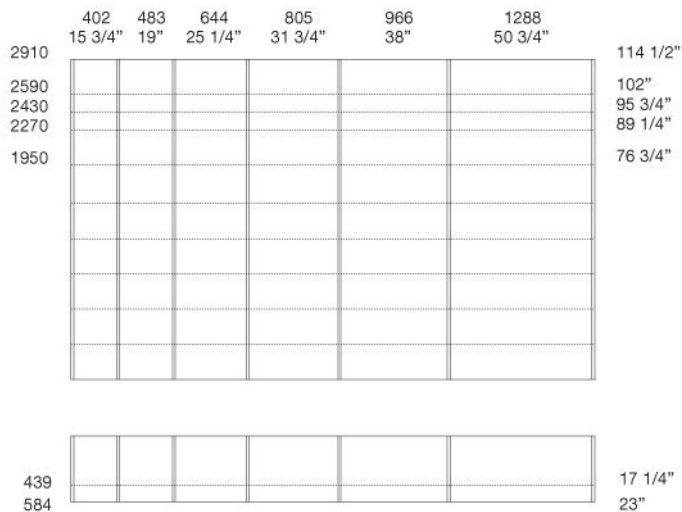

NOTE

sliding door width 50 3/4" is available only with Rail handle up to h. 102"

SAND

R&D POLIFORM (1995)

DIMENSIONS

wardrobes

Size calculation with side thickness 25 - 1"

To obtain the total width, add to the sum of the columns mm 25 - 1" for the lateral side.