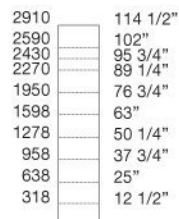

unit heights