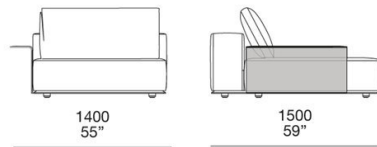

TS110D
TD110D

1100
43 1/4"

1500
59"

580
22 3/4"

TS140D
TD140D

1400
55"

1500
59"

580
22 3/4"

WESTSIDE

JEAN-MARIE MASSAUD (2020)

Terminale sx-dx con bracciolo Slim Lt-rt end unit with Slim arm

TH110C
TG110C

TH140C
TG140C

TH140D
TG140D

Terminale isola sx-dx Lt-rt island end unit

TP110B
TQ110B