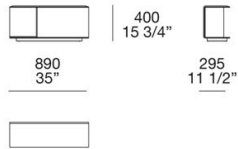

WESTSIDE

JEAN-MARIE MASSAUD (2020)

Elemento retro con mensola Behind sofa element with shelf

TR089