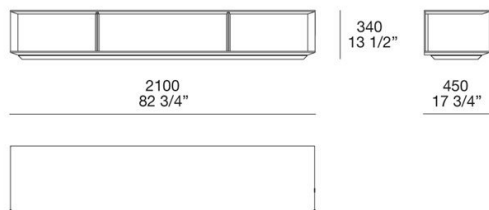

WESTSIDE

JEAN-MARIE MASSAUD (2020)

Elemento retro con mensola Behind sofa element with shelf

TR089

TR119

TR89G

TR119G

Tavolino retrodivano Behind sofa coffee table

TR180

TR210

TR240

CA002