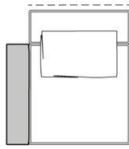

TS110D
TD110D

1100
43 1/4"

1500
59"

580
22 3/4"

TS140D
TD140D

1400
55"

1500
59"

580
22 3/4"

WESTSIDE

JEAN-MARIE MASSAUD (2020)

Terminale sx-dx con bracciolo Slim Lt-rt end unit with Slim arm

TH110C
TG110C

TH140C
TG140C

TH140D
TG140D

Terminale isola sx-dx Lt-rt island end unit

TP110B
TQ110B