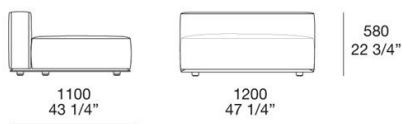

TP110C
TQ110C