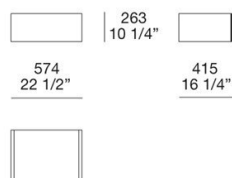

WESTSIDE

JEAN-MARIE MASSAUD (2020)

Elemento retro con mensola Behind sofa element with shelf

TR089

TR119

TR89G

TR119G

Tavolino retrodivano Behind sofa coffee table

TR180

TR210

TR240

CA002