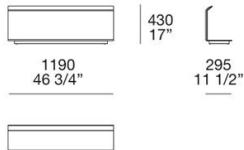

WESTSIDE

JEAN-MARIE MASSAUD (2020)

Elemento retro con mensola Behind sofa element with shelf

TR089

TR119

TR89G

TR119G

Tavolino retrodivano Behind sofa coffee table

TR180

TR210

TR240

CA002