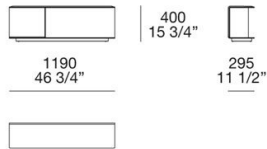

WESTSIDE

JEAN-MARIE MASSAUD (2020)

Elemento retro con mensola Behind sofa element with shelf

TR089

TR119

TR89G

TR119G

Tavolino retrodivano Behind sofa coffee table

TR180

TR210

TR240

CA002