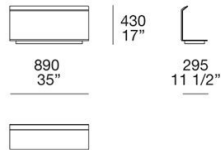

WESTSIDE

JEAN-MARIE MASSAUD (2020)

Elemento retro con mensola Behind sofa element with shelf

TR089

TR119

TR89G

TR119G

Tavolino retrodivano Behind sofa coffee table

TR180

TR210

TR240

CA002