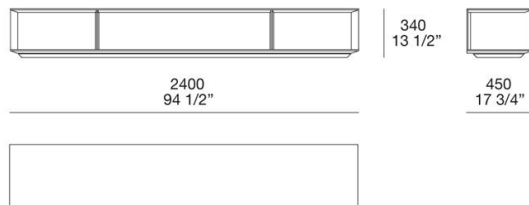

WESTSIDE

JEAN-MARIE MASSAUD (2020)

Elemento retro con mensola Behind sofa element with shelf

TR089

TR119

TR89G

TR119G

Tavolino retrodivano Behind sofa coffee table

TR180

TR210

TR240

CA002