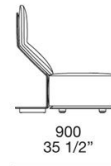

580
22 3/4"

WESTSIDE

JEAN-MARIE MASSAUD (2020)

Angolo sx-dx Lt-rt corner

AS120C
AD120C

580
22 3/4"

AS120D
AD120D

580
22 3/4"

Chaise Longue

LO90B

960
37 3/4"

LO120B

960
37 3/4"

LO90C

960
37 3/4"

LO120C