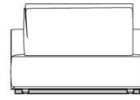

CM120C

1200
47 1/4"