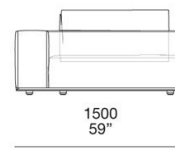

1500
59"

580
22 3/4"

WESTSIDE

JEAN-MARIE MASSAUD (2020)

Centrale con schienale con mensola Central unit with backrest with shelf

CM090B

900
35 1/2"

900
35 1/2"

580
22 3/4"

WESTSIDE

JEAN-MARIE MASSAUD (2020)

Angolo sx-dx Lt-rt corner

AS120C
AD120C

580
22 3/4"

AS120D
AD120D

580
22 3/4"

Chaise Longue

LO90B

960
37 3/4"

LO120B

960
37 3/4"

LO90C

960
37 3/4"

LO120C