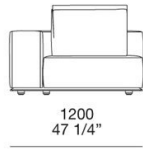

1500
59"

580
22 3/4"

WESTSIDE

JEAN-MARIE MASSAUD (2020)

Centrale con schienale con mensola Central unit with backrest with shelf

CM090B

900
35 1/2"

900
35 1/2"

580
22 3/4"

CM120C

1200
47 1/4"

1200
47 1/4"

580
22 3/4"

CM120D

1200
47 1/4"

1500
59"

580
22 3/4"

WESTSIDE

JEAN-MARIE MASSAUD (2020)

Angolo sx-dx Lt-rt corner

AS120C
AD120C

580
22 3/4"

AS120D
AD120D

580
22 3/4"

Chaise Longue

LO90B

960
37 3/4"

LO120B

960
37 3/4"

LO90C

960
37 3/4"

LO120C