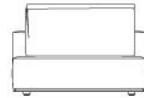

CE120C

1200
47 1/4"