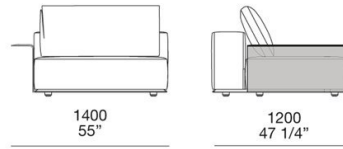

TS110D
TD110D

1100
43 1/4"

1500
59"

580
22 3/4"

TS140D
TD140D

1400
55"

1500
59"

580
22 3/4"

WESTSIDE

JEAN-MARIE MASSAUD (2020)

Terminale sx-dx con bracciolo Slim Lt-rt end unit with Slim arm

TH110C
TG110C

TH140C
TG140C

TH140D
TG140D

Terminale isola sx-dx Lt-rt island end unit

TP110B
TQ110B