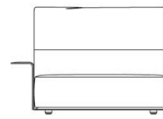

WESTSIDE

JEAN-MARIE MASSAUD (2020)

Chaise Longue sx-dx con bracciolo Slim
Lt-rt chaise longue with Slim arm

LS120C
LD120C

1400
55"

1200
47 1/4"

960
37 3/4"

LS120D
LD120D