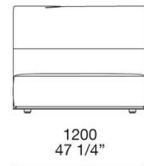

580
22 3/4"

WESTSIDE

JEAN-MARIE MASSAUD (2020)

Angolo sx-dx Lt-rt corner

AS120C
AD120C

580
22 3/4"

AS120D
AD120D

580
22 3/4"

Chaise Longue

LO90B

960
37 3/4"

LO120B

960
37 3/4"

LO90C

960
37 3/4"

LO120C