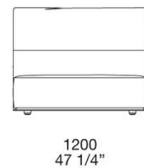

Chaise Longue

LO90B

960
37 3/4"

LO120B

960
37 3/4"

LO90C

960
37 3/4"

LO120C

960
37 3/4"

WESTSIDE

JEAN-MARIE MASSAUD (2020)

Chaise Longue

LO090D

900
35 1/2"

1500
59"

960
37 3/4"