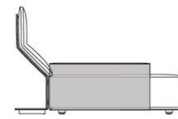

1500
59"

960
37 3/4"