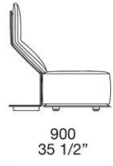

580
22 3/4"

WESTSIDE

JEAN-MARIE MASSAUD (2020)

Angolo sx-dx Lt-rt corner

AS120C
AD120C

580
22 3/4"

AS120D
AD120D

580
22 3/4"

Chaise Longue

LO90B

960
37 3/4"

LO120B

960
37 3/4"

LO90C

960
37 3/4"

LO120C