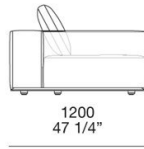

580
22 3/4"

CM120C

1200
47 1/4"

1200
47 1/4"

580
22 3/4"

CM120D

1200
47 1/4"

1500
59"

580
22 3/4"

WESTSIDE

JEAN-MARIE MASSAUD (2020)

Angolo sx-dx Lt-rt corner

AS120C
AD120C

580
22 3/4"

AS120D
AD120D

580
22 3/4"

Chaise Longue

LO90B

960
37 3/4"

LO120B

960
37 3/4"

LO90C

960
37 3/4"

LO120C