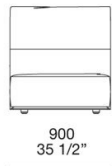

580
22 3/4"

WESTSIDE

JEAN-MARIE MASSAUD (2020)

Angolo sx-dx Lt-rt corner

AS120C
AD120C

580
22 3/4"

AS120D
AD120D

580
22 3/4"

Chaise Longue

LO90B

960
37 3/4"

LO120B

960
37 3/4"

LO90C

960
37 3/4"

LO120C