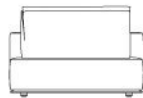

1200
47 1/4"

580
22 3/4"

CE120C

1200
47 1/4"

1200
47 1/4"

580
22 3/4"

CE120D

1200
47 1/4"

1500
59"

580
22 3/4"

WESTSIDE

JEAN-MARIE MASSAUD (2020)

Centrale con schienale con mensola Central unit with backrest with shelf

CM090B

900
35 1/2"

900
35 1/2"