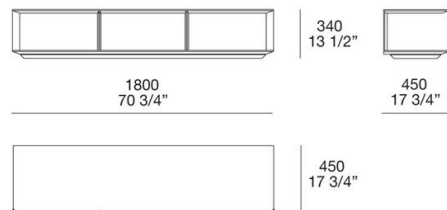

Tavolino retrodivano Behind sofa coffee table

TR180