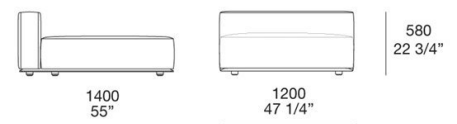

TP140C
TQ140C