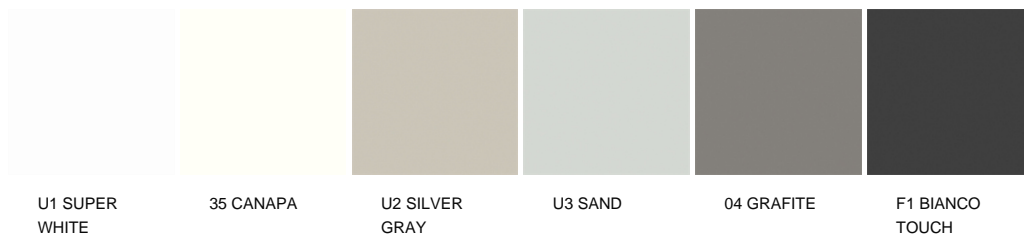

GREY SEND
GLOSSY OR
MICRO-
BLASTED

RAVEN SAND
GLOSSY OR
MICRO-
BLASTED

NERO SAND
GLOSSY OR
MICRO-
BLASTED

NOCE SAND
GLOSSY OR
MICRO-
BLASTED

PORTLAND
GRAY
GLOSSY OR
MICRO-
BLASTED

DARK MICRO-
BLASTED

STORM VA
GLOSSY OR
MICRO-
BLASTED

ROCCIA
FIAMMATA

STATUARIO
TOUCH

SHAPE

FINISHINGS\TOP\MARBLES AND STONES (9)

CALACATTA
ORO
LEVIGATO

FOSENSA
FIAMMATA

EMPERADOR
EXTRA DARK
LEVIGATO

STONE
BROWN
LEVIGATO

STONE GREY
LEVIGATO

CALACATTA
ORO LUCIDO

CARRARA
BIANCO
LEVIGATO

EMPERADOR
EXTRA DARK
LUCIDO

NOIR SAINT
LAURENT
LEVIGATO

SHAPE

FINISHINGS\SNACK WORKTOPS\ TUTTOCOLORE LAMINATE (6)

SHAPE