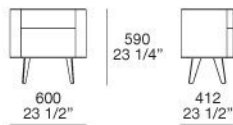

KELLY

EMMANUEL GALLINA (2016)

NKECDKE1

NKECDKE2

NKECOKE1