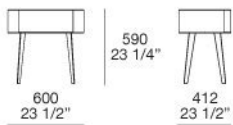

KELLY

EMMANUEL GALLINA (2016)

NKECDKE1