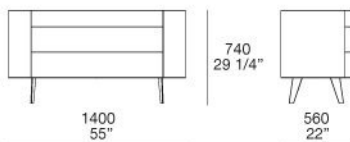

KELLY

EMMANUEL GALLINA (2016)

NKECDKE1

NKECDKE2

NKECOKE1